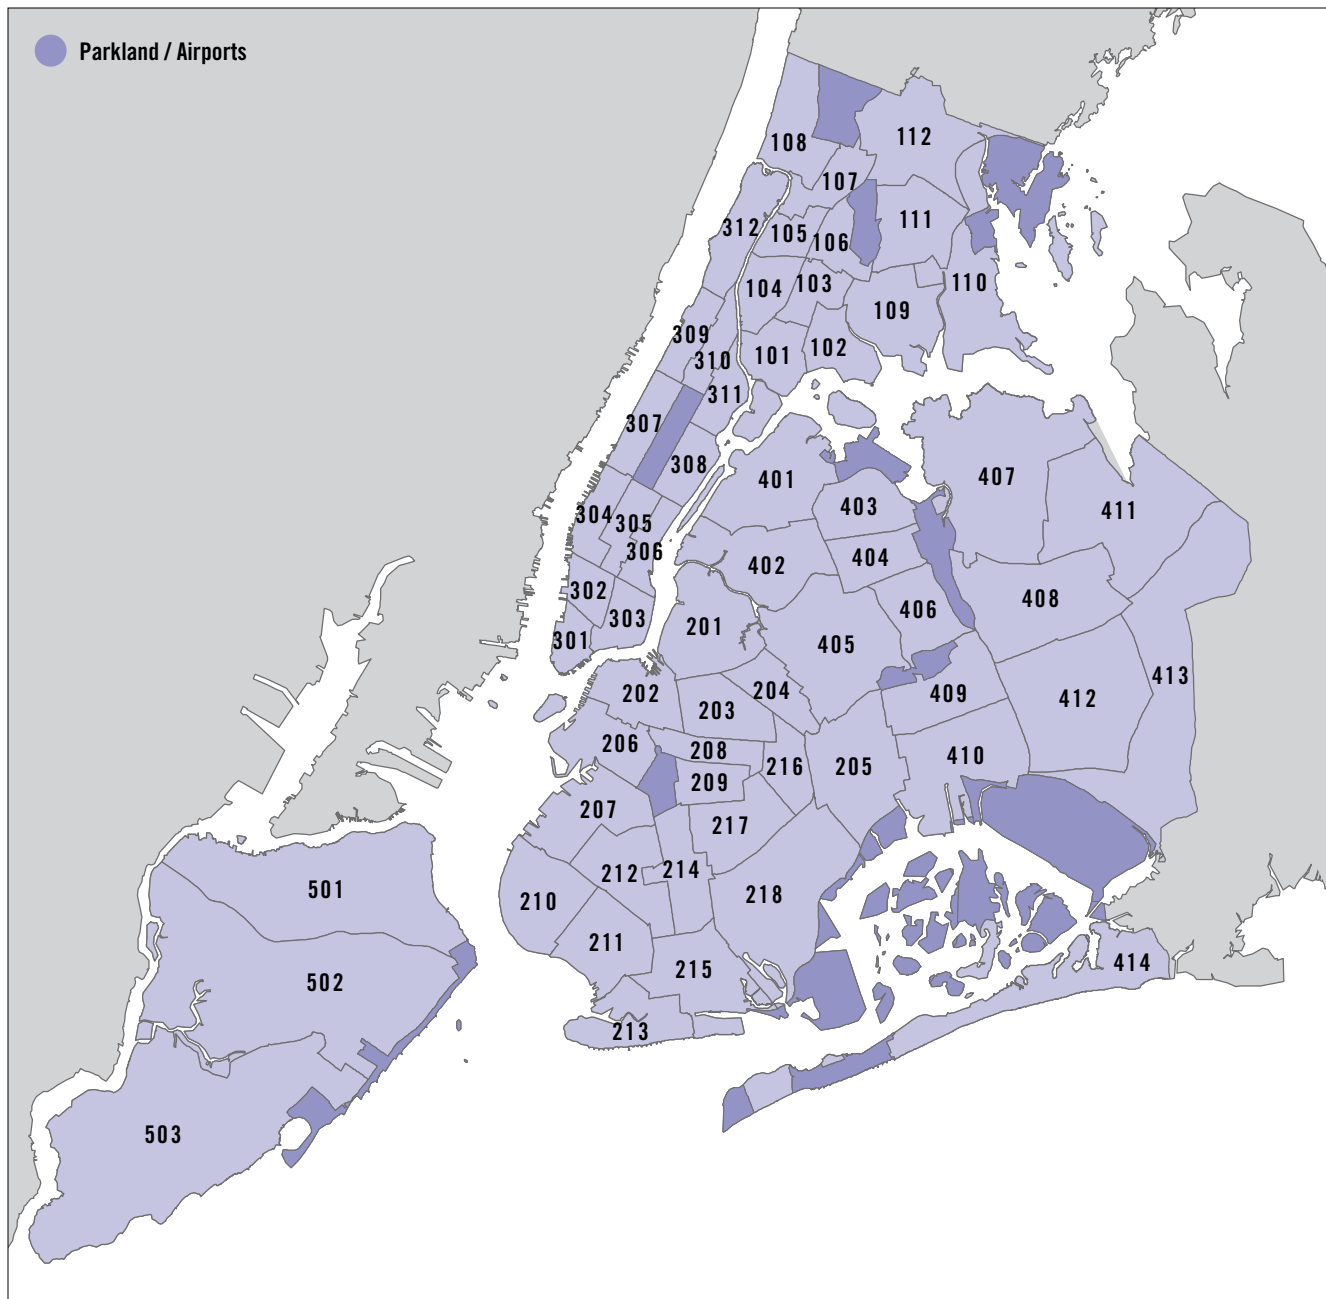

Index of Community Districts

Bronx

CD #	COMMUNITY DISTRICT	PAGE
101	Mott Haven / Melrose	50
102	Hunts Point / Longwood	51
103	Morrisania / Crotona	52
104	Highbridge / Concourse	53
105	Fordham / University Heights	54
106	Belmont / East Tremont	55
107	Kingsbridge Hghts / Bedford	56
108	Riverdale / Fieldston	57
109	Parkchester / Soundview	58
110	Throgs Neck / Co-op City	59
111	Morris Park / Bronxdale	60
112	Williamsbridge / Baychester	61

Brooklyn

CD #	COMMUNITY DISTRICT	PAGE
201	Greenpoint / Williamsburg	66
202	Fort Greene / Brooklyn Heights	67
203	Bedford Stuyvesant	68
204	Bushwick	69
205	East New York / Starrett City	70
206	Park Slope / Carroll Gardens	71
207	Sunset Park	72
208	Crown Heights	73
209	S. Crown Heights / Prospect Heights	74
210	Bay Ridge / Dyker Heights	75
211	Bensonhurst	76
212	Borough Park	77
213	Coney Island	78
214	Flatbush / Midwood	79
215	Sheepshead Bay	80
216	Brownsville	81
217	East Flatbush	82
218	Flatlands / Canarsie	83

Manhattan

CD #	COMMUNITY DISTRICT	PAGE
301	Financial District	88
302	Greenwich Village / Soho	89
303	Lower East Side / Chinatown	90
304	Clinton / Chelsea	91
305	Midtown	92
306	Stuyvesant Town / Turtle Bay	93
307	Upper West Side	94
308	Upper East Side	95
309	Morningside Heights / Hamilton Heights	96
310	Central Harlem	97
311	East Harlem	98
312	Washington Heights / Inwood	99

Queens

CD #	COMMUNITY DISTRICT	PAGE
401	Astoria	104
402	Woodside / Sunnyside	105
403	Jackson Heights	106
404	Elmhurst / Corona	107
405	Ridgewood / Maspeth	108
406	Rego Park / Forest Hills	109
407	Flushing / Whitestone	110
408	Hillcrest / Fresh Meadows	111
409	Kew Gardens / Woodhaven	112
410	South Ozone Park / Howard Beach	113
411	Bayside / Little Neck	114
412	Jamaica / Hollis	115
413	Queens Village	116
414	Rockaway / Broad Channel	117

Staten Island

CD #	COMMUNITY DISTRICT	PAGE
501	St. George / Stapleton	122
502	South Beach / Willowbrook	123
503	Tottenville / Great Kills	124

New York City Community Districts

Source: New York City Planning Department, 2007