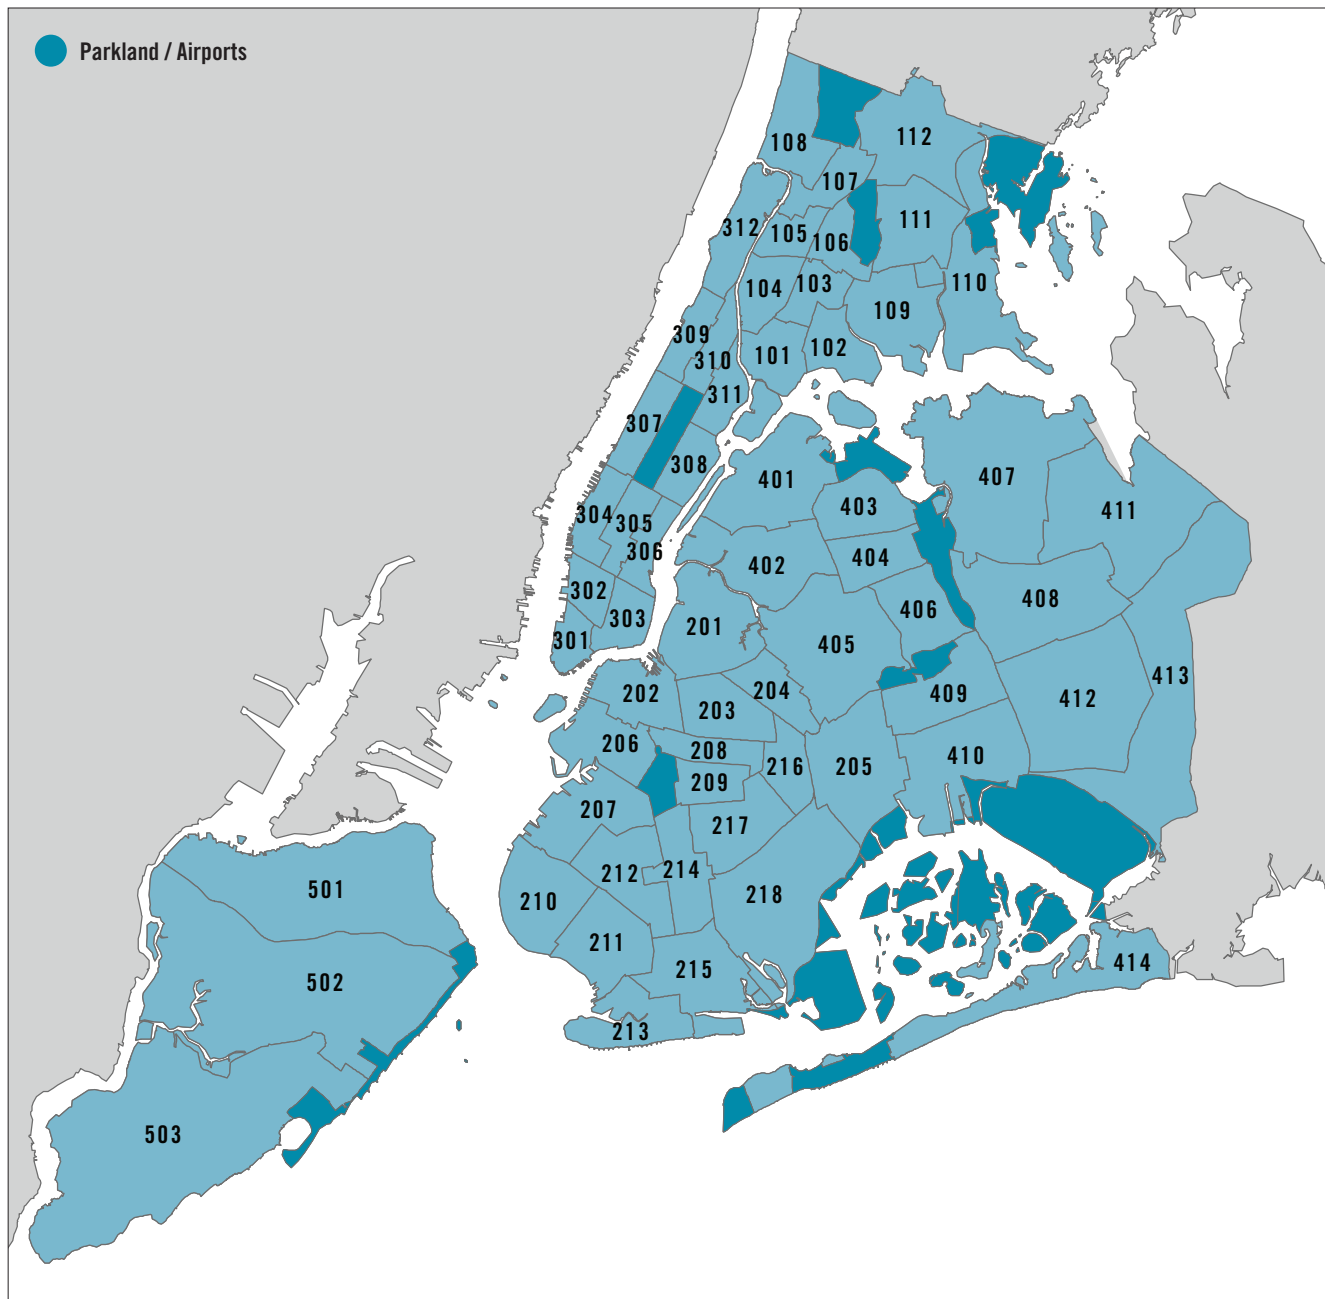

Index of Community Districts

The Bronx

CD #	COMMUNITY DISTRICT	PAGE
101	Mott Haven / Melrose	68
102	Hunts Point / Longwood	69
103	Morrisania / Crotona	70
104	Highbridge / Concourse	71
105	Fordham / University Heights	72
106	Belmont / East Tremont	73
107	Kingsbridge Hghts / Bedford	74
108	Riverdale / Fieldston	75
109	Parkchester / Soundview	76
110	Throgs Neck / Co-op City	77
111	Morris Park / Bronxdale	78
112	Williamsbridge / Baychester	79

Brooklyn

CD #	COMMUNITY DISTRICT	PAGE
201	Greenpoint / Williamsburg	84
202	Fort Greene / Brooklyn Heights	85
203	Bedford Stuyvesant	86
204	Bushwick	87
205	East New York / Starrett City	88
206	Park Slope / Carroll Gardens	89
207	Sunset Park	90
208	Crown Heights / Prospect Heights	91
209	S. Crown Heights / Lefferts Gardens	92
210	Bay Ridge / Dyker Heights	93
211	Bensonhurst	94
212	Borough Park	95
213	Coney Island	96
214	Flatbush / Midwood	97
215	Sheepshead Bay	98
216	Brownsville	99
217	East Flatbush	100
218	Flatlands / Canarsie	101

Manhattan

CD #	COMMUNITY DISTRICT	PAGE
301	Financial District	106
302	Greenwich Village / Soho	107
303	Lower East Side / Chinatown	108
304	Clinton / Chelsea	109
305	Midtown	110
306	Stuyvesant Town / Turtle Bay	111
307	Upper West Side	112
308	Upper East Side	113
309	Morningside Heights / Hamilton Heights	114
310	Central Harlem	115
311	East Harlem	116
312	Washington Heights / Inwood	117

Queens

CD #	COMMUNITY DISTRICT	PAGE
401	Astoria	122
402	Woodside / Sunnyside	123
403	Jackson Heights	124
404	Elmhurst / Corona	125
405	Ridgewood / Maspeth	126
406	Rego Park / Forest Hills	127
407	Flushing / Whitestone	128
408	Hillcrest / Fresh Meadows	129
409	Kew Gardens / Woodhaven	130
410	South Ozone Park / Howard Beach	131
411	Bayside / Little Neck	132
412	Jamaica / Hollis	133
413	Queens Village	134
414	Rockaway / Broad Channel	135

Staten Island

CD #	COMMUNITY DISTRICT	PAGE
501	St. George / Stapleton	140
502	South Beach / Willowbrook	141
503	Tottenville / Great Kills	142

New York City Community Districts

Source: New York City Planning Department, 2007